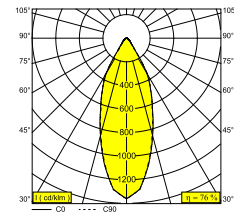

DEEP RINGO TRIMLESS LED 92733

202 144 811 922 BRG

AVAILABLE IN

BLACK 202 144 811 922 B
BRUSHED ALU 202 144 811 922 BRA
BRUSHED ANTHRACITE 202 144 811 922 BRAT
BRUSHED BROWN BRONZE 202 144 811 922 BRBB
BRUSHED COPPER 202 144 811 922 BRCU
BRUSHED GOLD 202 144 811 922 BRG
BRUSHED OLD BRONZE 202 144 811 922 BROB
CREAM 202 144 811 922 CR
FLEMISH BRONZE 202 144 811 922 FBR
FLEMISH GOLD 202 144 811 922 FG
GOLD COLOURED 202 144 811 922 GC
PIANO BLACK 202 144 811 922 PB
WHITE 202 144 811 922 W

[View on website](#)

General info

LOCATION	indoor
INSTALLATION	Ceiling Recessed
CUTOUT SHAPE/SIZE (MM)	round - Ø KIT
RECESSED DEPTH (MM)	95
INGRESS PROTECTION	IP20
WEIGHT (KG)	0.3
ADJUSTABILITY	non adjustable
INFORMATION	REFLECTOR FL-33° EXCL.LED POWER SUPPLY 350-500mA-DC

Electrical info

CLASS	III
DIM TYPE	depending on power supply
ENERGY CLASS	E
CERTIFICATES	CB, ENEC, EPD, LCA

Lightsource info

LIGHTSOURCE NAME	LED
LIGHTSOURCE	LED array 5,8-8,6W / CRI>90 (R9: 60) / 2700K / 753-1041lm
TM-30 VALUES	rf: 89 / Rg: 100
SDCM	SDCM1
RISKGROUP	RG1
LM80	L90B10 > 50000
BEAMANGLE	33°
LED TECHNICS (LIGHT SOURCE)	1041lm // 8,6W // 121lm/W
LED TECHNICS (LUMINAIRE)	792lm // 9,9W // 80lm/W

Requirements

MOUNTING KIT R82 TRIMLESS O.F.A.
MOUNTING KIT AIR 101
LED POWER SUPPLY 350 / 500mA-DC DIM (Remote)