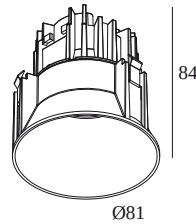

DEEP RINGO TRIMLESS LED 92733

202 144 811 922 BRG

AVAILABLE IN

BLACK 202 144 811 922 B
BRUSHED ALU 202 144 811 922 BRA
BRUSHED ANTHRACITE 202 144 811 922 BRAT
BRUSHED BROWN BRONZE 202 144 811 922 BRBB
BRUSHED COPPER 202 144 811 922 BRCU
BRUSHED GOLD 202 144 811 922 BRG
BRUSHED OLD BRONZE 202 144 811 922 BROB
CREAM 202 144 811 922 CR
FLEMISH BRONZE 202 144 811 922 FBR
FLEMISH GOLD 202 144 811 922 FG
GOLD COLOURED 202 144 811 922 GC
PIANO BLACK 202 144 811 922 PB
WHITE 202 144 811 922 W

[View on website](#)

General info

LOCATION	indoor
INSTALLATION	Ceiling Recessed
CUTOUT SHAPE/SIZE (MM)	round - Ø KIT
RECESSED DEPTH (MM)	95
INGRESS PROTECTION	IP20
WEIGHT (KG)	0.3
ADJUSTABILITY	non adjustable
INFORMATION	REFLECTOR FL-33° EXCL.LED POWER SUPPLY 350-500mA-DC

Cutout dimension (mm): 45

1

300 48 350 MDL LED POWER CONVERTER 48V-DC to 350 mA-DC / 15W MDL

Dimtype: non-dimmable

Cutout dimension (mm): 30

1

300 48 350 WDL LED POWER CONVERTER 48V-DC to 350 mA-DC / 15W WDL