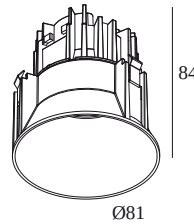

DEEP RINGO TRIMLESS LED 92733

202 144 811 922 BRG

AVAILABLE IN

BLACK 202 144 811 922 B
BRUSHED ALU 202 144 811 922 BRA
BRUSHED ANTHRACITE 202 144 811 922 BRAT
BRUSHED BROWN BRONZE 202 144 811 922 BRBB
BRUSHED COPPER 202 144 811 922 BRCU
BRUSHED GOLD 202 144 811 922 BRG
BRUSHED OLD BRONZE 202 144 811 922 BROB
CREAM 202 144 811 922 CR
FLEMISH BRONZE 202 144 811 922 FBR
FLEMISH GOLD 202 144 811 922 FG
GOLD COLOURED 202 144 811 922 GC
PIANO BLACK 202 144 811 922 PB
WHITE 202 144 811 922 W

[View on website](#)

General info

LOCATION	indoor
INSTALLATION	Ceiling Recessed
CUTOUT SHAPE/SIZE (MM)	round - Ø KIT
RECESSED DEPTH (MM)	95
INGRESS PROTECTION	IP20
WEIGHT (KG)	0.3
ADJUSTABILITY	non adjustable
INFORMATION	REFLECTOR FL-33° EXCL.LED POWER SUPPLY 350-500mA-DC

Cutout dimension (mm): 45

1

300 48 350 MDL LED POWER CONVERTER 48V-DC to 350 mA-DC / 15W MDL

Dimtype: non-dimmable

Cutout dimension (mm): 30

1

300 48 350 WDL LED POWER CONVERTER 48V-DC to 350 mA-DC / 15W WDL