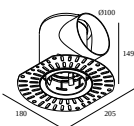

Mounting kits side air + light

29810 0010 MOUNTING KIT SIDE AIR 101

Cutout dimension (mm): 168